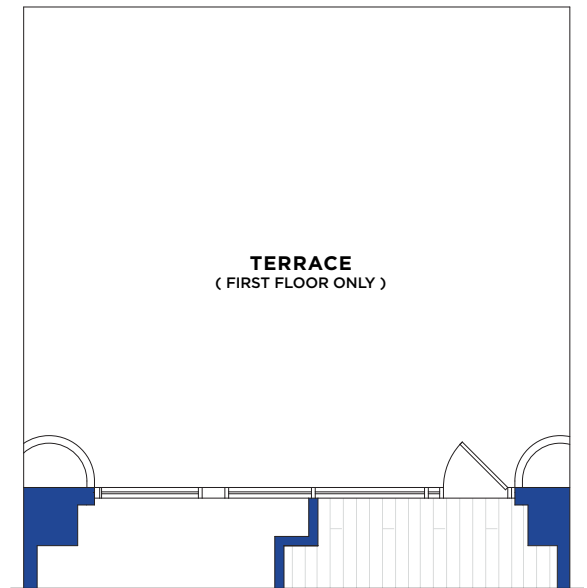

PARK & FORD

Style P3 · 2 Bedroom · 2 Bath · 1,125 Square Feet

Apartment No. _____ Monthly Rent _____ Availability _____

Square footage displayed is approximate and may vary slightly. Rental rates, availability, lease terms, deposits, apartment features and specials are subject to change without notice. Details and dimensions may differ from actual plans.