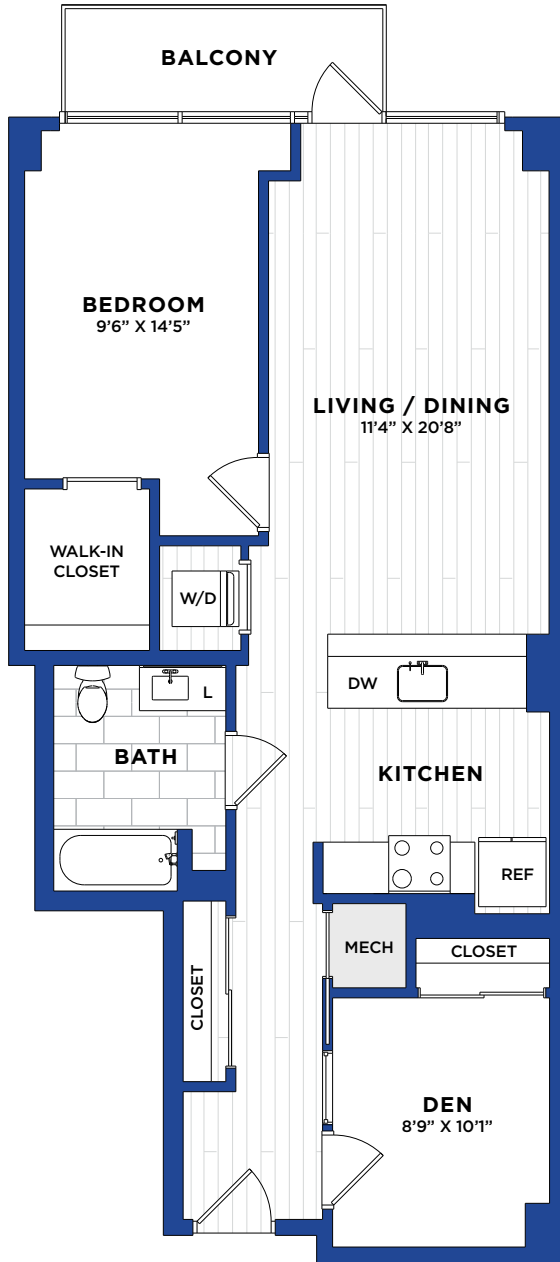

PARK & FORD

Style P6 · 1 Bedroom + Den · 1 Bath · 900 Square Feet

Apartment No. _____ Monthly Rent _____ Availability _____

Square footage displayed is approximate and may vary slightly. Rental rates, availability, lease terms, deposits, apartment features and specials are subject to change without notice. Details and dimensions may differ from actual plans.